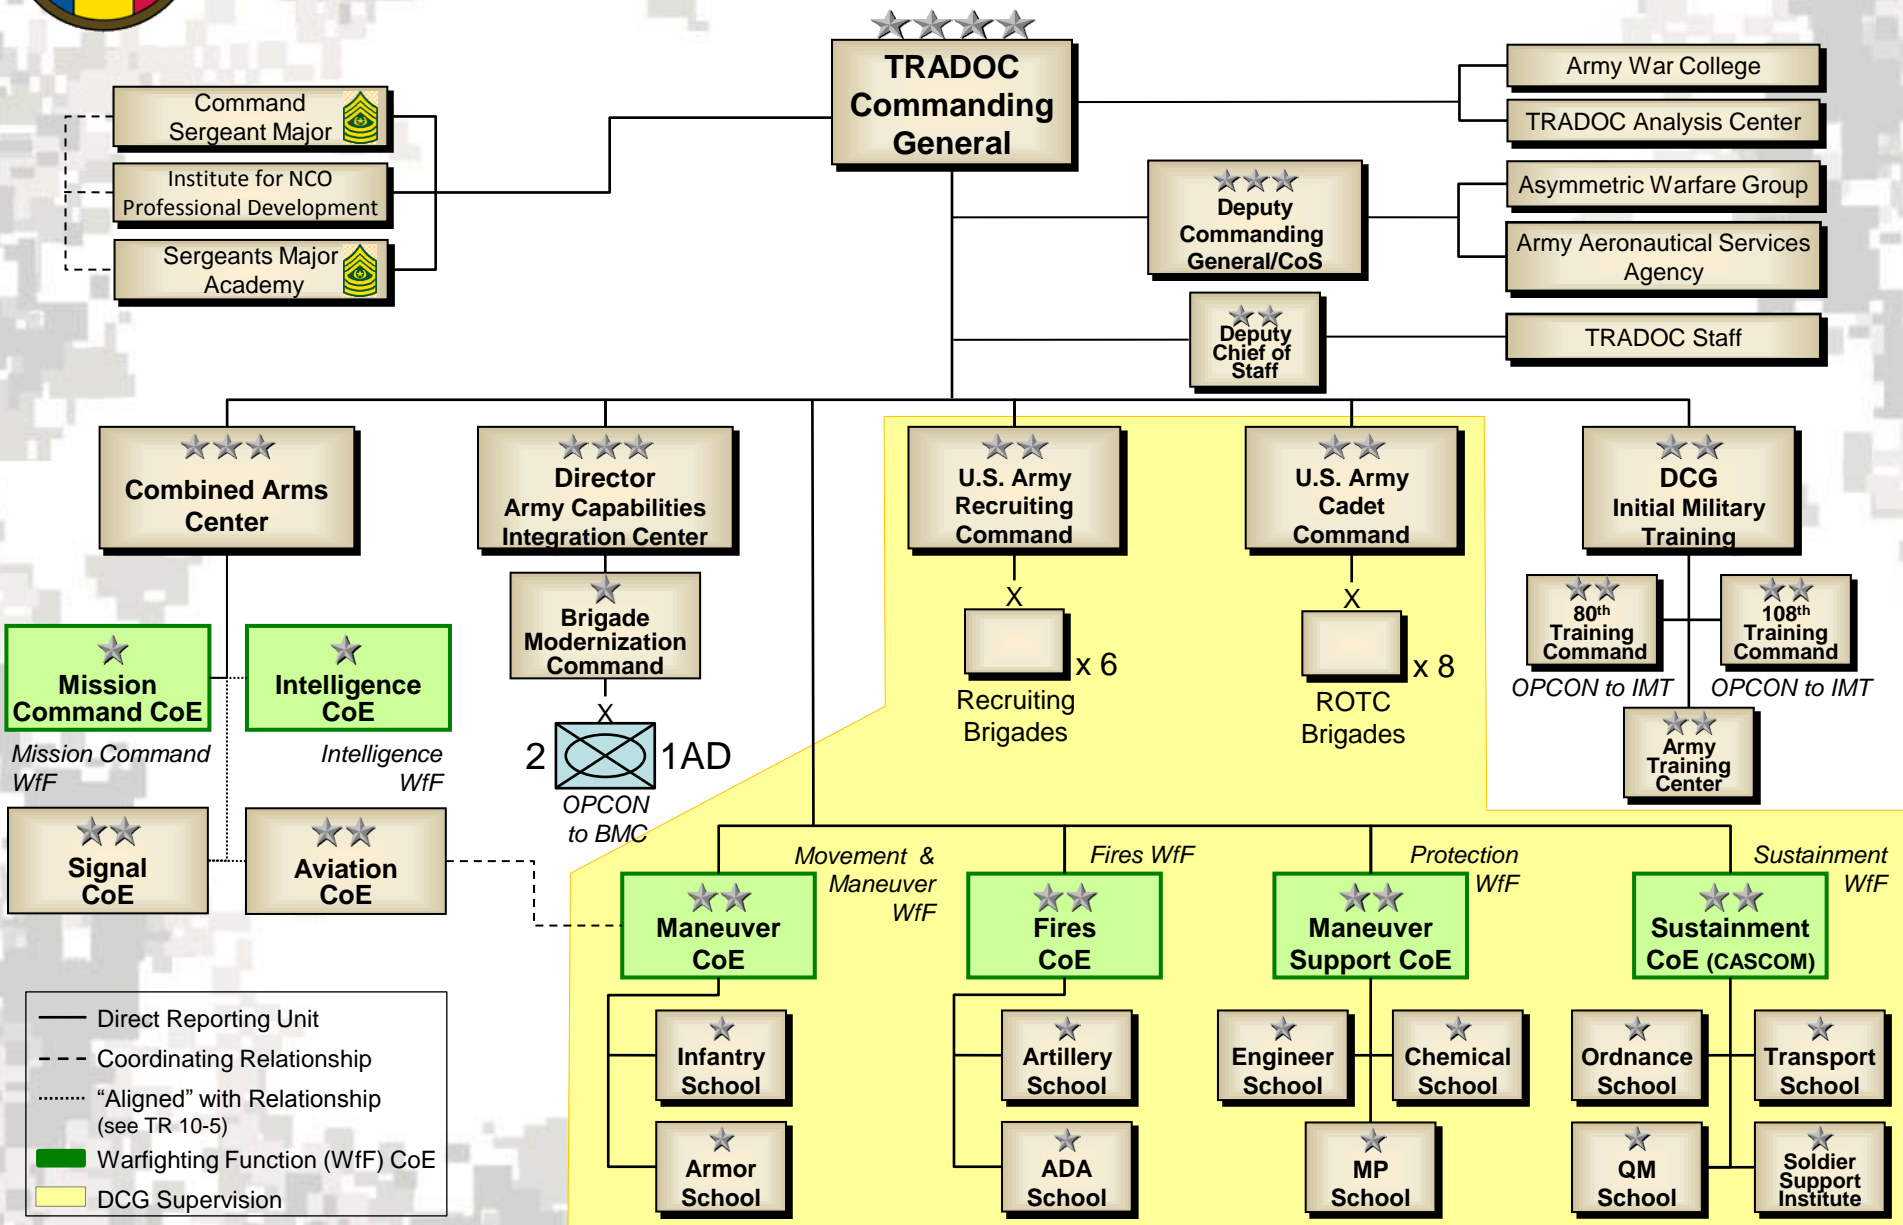

TRADOC Organization

— Direct Reporting Unit
 - - - Coordinating Relationship
 "Aligned" with Relationship (see TR 10-5)
 ■ Warfighting Function (WfF) CoE
 ■ DCG Supervision